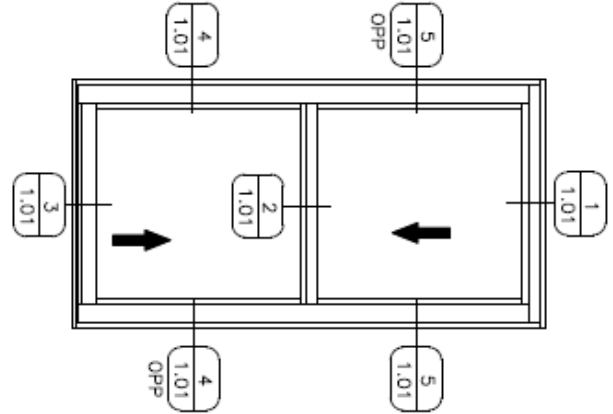

SERIES 500 DOUBLE HUNG WINDOW

PROJECT NO:	SCALE FULL SCALE DETAILS	PROJECT: SERIES 500 WINDOWS	Valley Building Specialties V.B.S. <i>Windows, Doors and More</i> <hr/> 5401 Central Avenue Suite "G" Hot Springs, AR 71913 501-525-3268					
PAGE #:	DRAWN BY: H.D.S.	LOCATION: DOUBLE HUNG						
1.01				CUSTOMER:				
				ARCHITECT:				
			© 2006 VBS ALL RIGHTS RESERVED	REV. BY	x/x/x/	DATE	FIRST SUBMISSION DESCRIPTION	